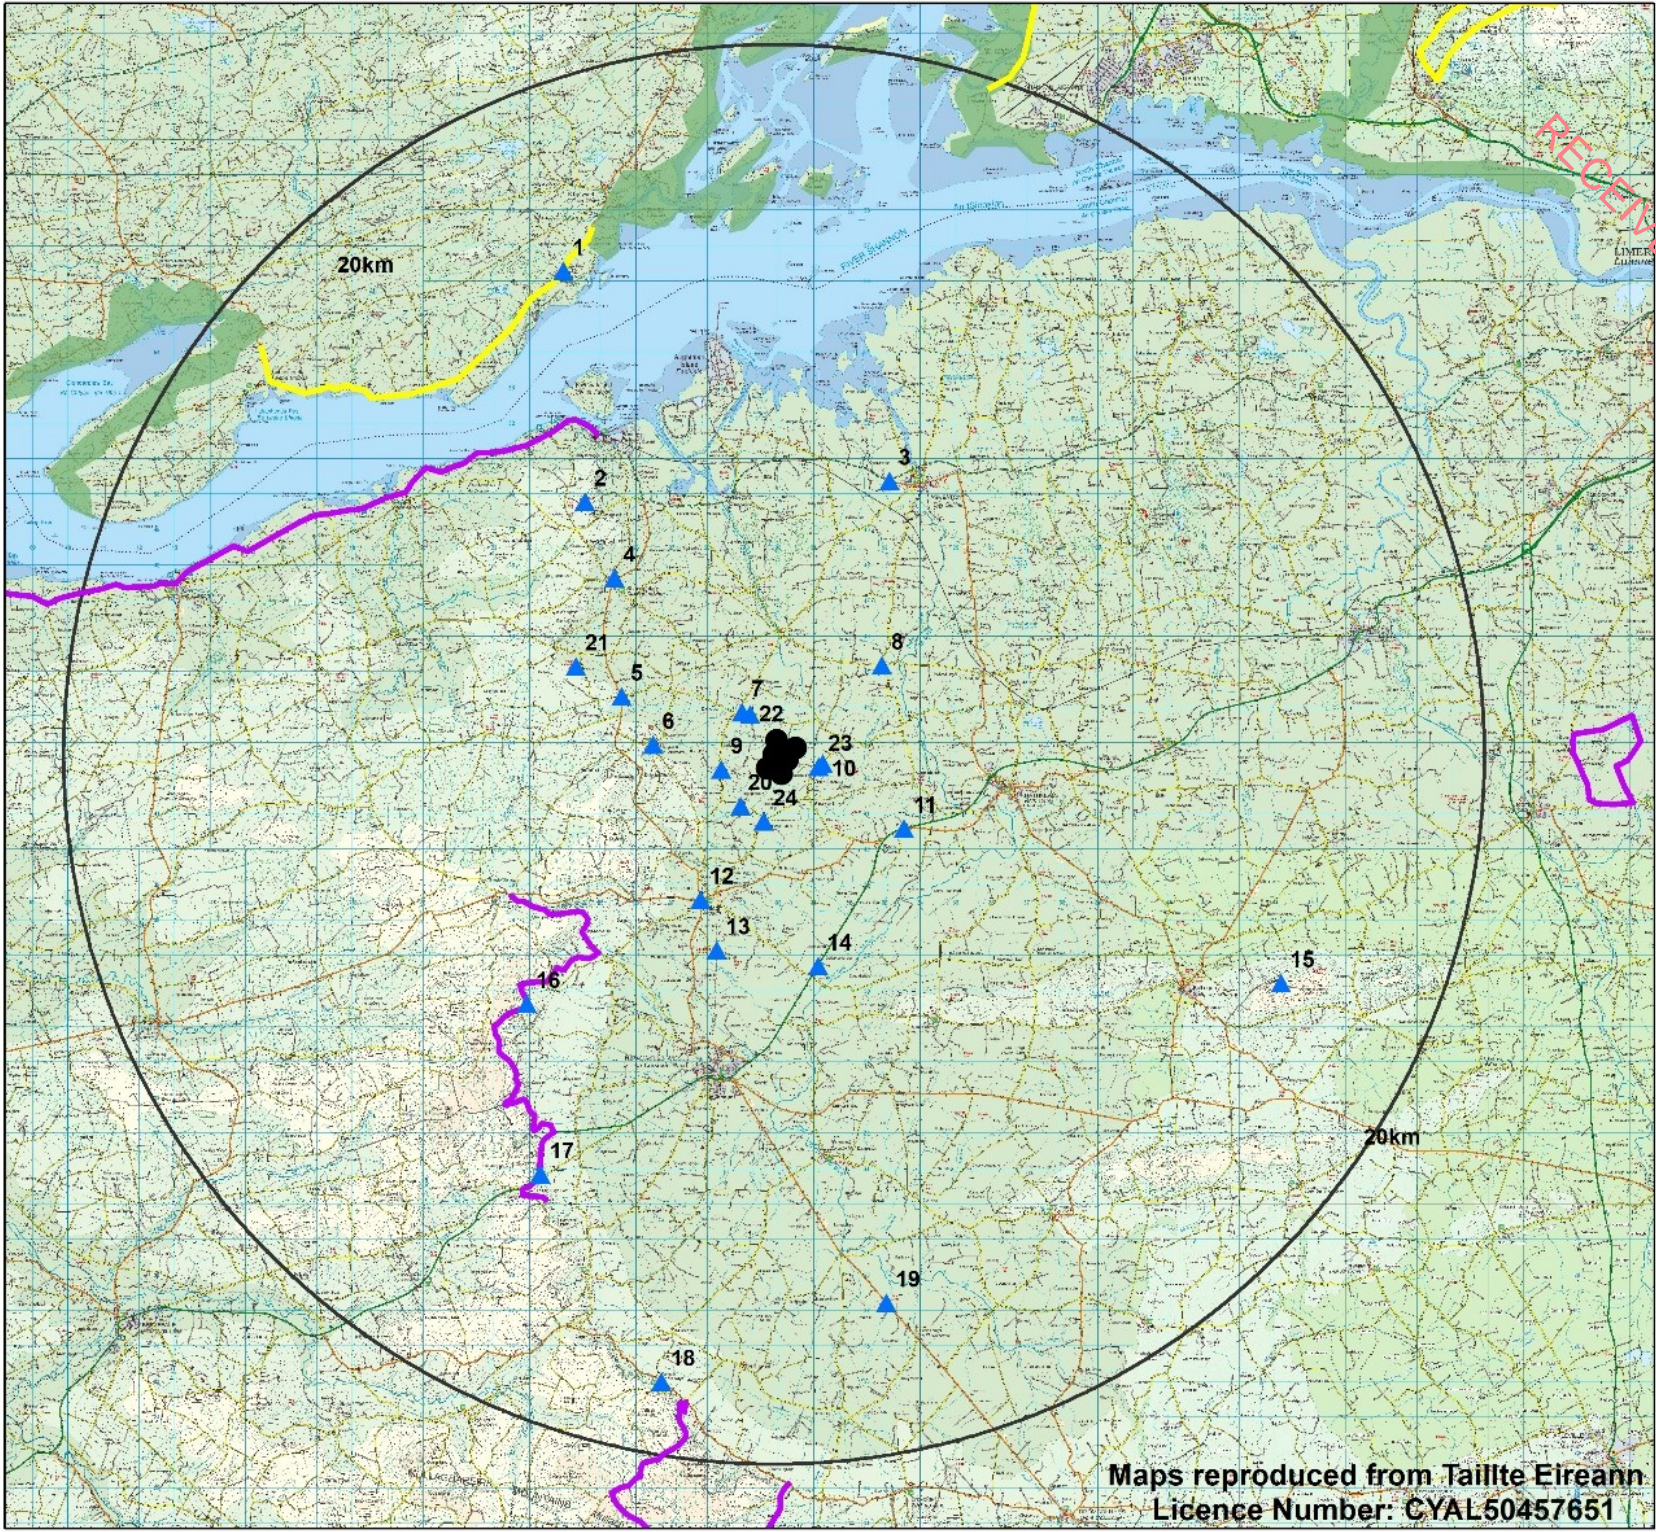

MWP

RECEIVED: 19/12/2025

Appendix 12I – Figure 12-12

Viewpoint Locations

Ballynisky Wind Farm

Ballynisky Green Energy Ltd.

December 2025

Legend

- ▲ Viewpoints 1-24
- Proposed Turbines
- Clare Scenic Routes
- Scenic Routes (Co. Limerick)
- Clare Heritage Landscape
- Study Area - 20Km

RECEIVED: 19/12/2025

Viewpoint Location Map

Ballynisky Wind Farm
 Drawn: E. S
 Date: 07/2025

Maps reproduced from Tailte Eireann
 Licence Number: CYAL50457651

N
 Scale: 1:150,000@A3